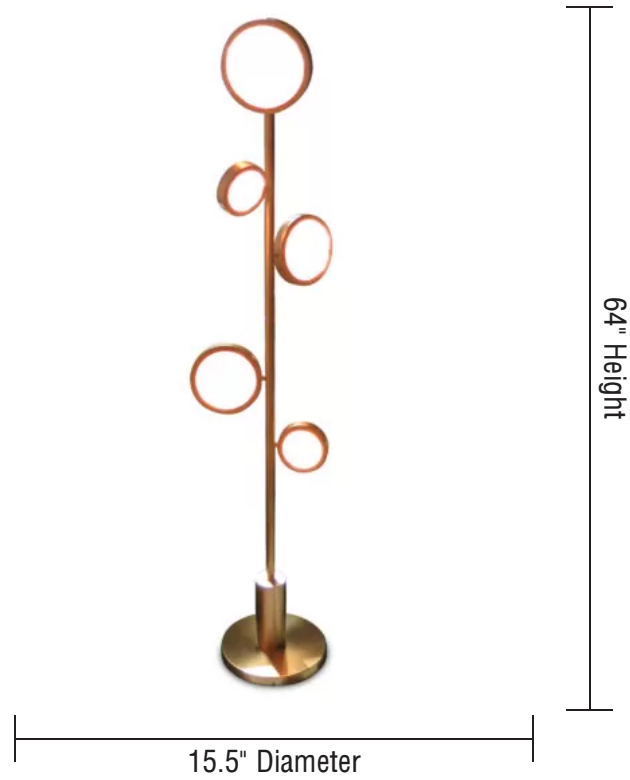

# SPEC SHEET

Item Number: FL-CLMP

# DAINTE

**Series:** Circle Collection  
**Product:** Circles Floor Lamp  
**Weight:** 20 lbs  
**Material:** Brass, Glass  
**Colors:** Brass, Custom finishes upon request

## Electric Information

**Voltage specification:** AC 100-240V

**Wattage:** 20W

**Color Temperature:** 3000K

**Dimming:** TRIAC

**CRI:** 85

**lumens:** 1800lm

**LED Lifetime:** 20,000 Hours